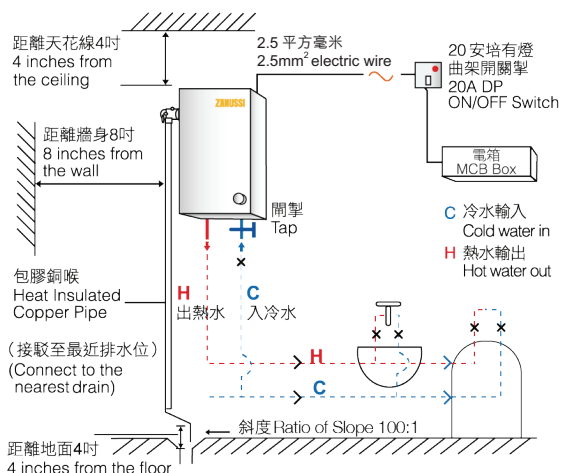

防真空系統設計 Anti vacuum system design

充當回流阻斷器，用以防止在異常狀態下，水向供水系統中倒流。
Serves as an anti-return draught cutout. It prevents water from flowing back into the water supply system under abnormal conditions, such as water shortage period.

優質不銹鋼內膽 Heavy gauge stainless steel inner tank

內膽採用全不銹鋼，防銹耐壓，確保不受水質侵蝕，持久耐用。
The inner tank is made of stainless steel, free of rust and corrosion.

超溫斷路器 Thermal cut-out

當水溫達到指定溫度時，超溫斷路器會自動切斷電源，而這表示自動恆溫器出現故障，需要註冊技術員檢查維修，確保安全。
When the water temperature is over specific level, power would be cut off automatically by the built-in thermal cut-out. The thermostat should be checked up by an authorized technician.

調較式恆溫掣 Adjustable thermostat

採用德國 E.G.O. 恆溫掣，可以隨個人習慣調節溫度 (最高攝氏 75 度時)。當達到指定溫度時，會自動切斷電源，而當水溫降低時，電源自動重啟。
With the Germany E.G.O. thermostat, temperature can be adjusted according to user's preference (max. 75°C). When the desired temperature is reached, the power will be cut off automatically, and if the water temperature drops, the power would be connected again.

安裝說明

Installation

參考圖解 Reference Diagram

中央系統式電熱水器 Unvented Type Electric Water Heater

- 兩種熱水器需由認可人士根據當地安裝條例安裝。
- 並須安裝原裝附帶之配件。如需改裝，請先與註冊電業承辦商及持牌水喉匠進行。
- 只可接駁至 220V 的交流電源及接駁地線。
- 兩種熱水器必須接駁與合格 20 安培電力曲架斷路開關掣。