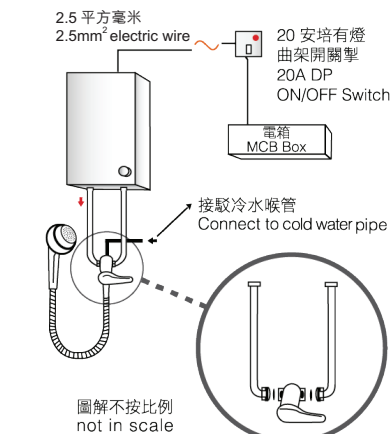

花灑式電熱水器 Shower Type Electric Water Heater

DCH EA
DCH ELECTRICAL APPLIANCES DIVISION

總代理：
大昌貿易行有限公司
香港九龍灣啟祥道20號大昌行集團大廈九樓
網址：www.zanussi.com.hk

1 年全機保養
-yr for appliance

3 年零件保養
-yr for components

10 年內膽保養
-yr for inner tank